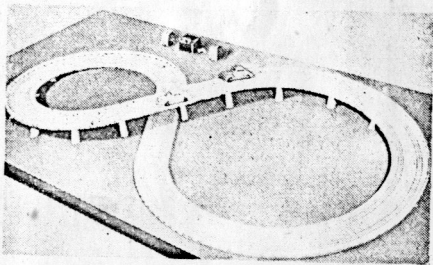

TOY & HOBBY RETAILER
ATLANTA, GA.

APR 1962

AUTORAMA SPEEDWAY—34

The new American Flyer Autorama Speedway "88" Race is a figure-eight

raceway with overpass, with a large radius loop at one end and small loop at the other. Two of these sets will fit together to make a four-lane, four-car raceway. Each set contains two Ford stock cars, power unit, individual accelerators, customizing kits, roadway and guard rail. Suggested retail price is \$34.98 for one, \$69.96 for two.