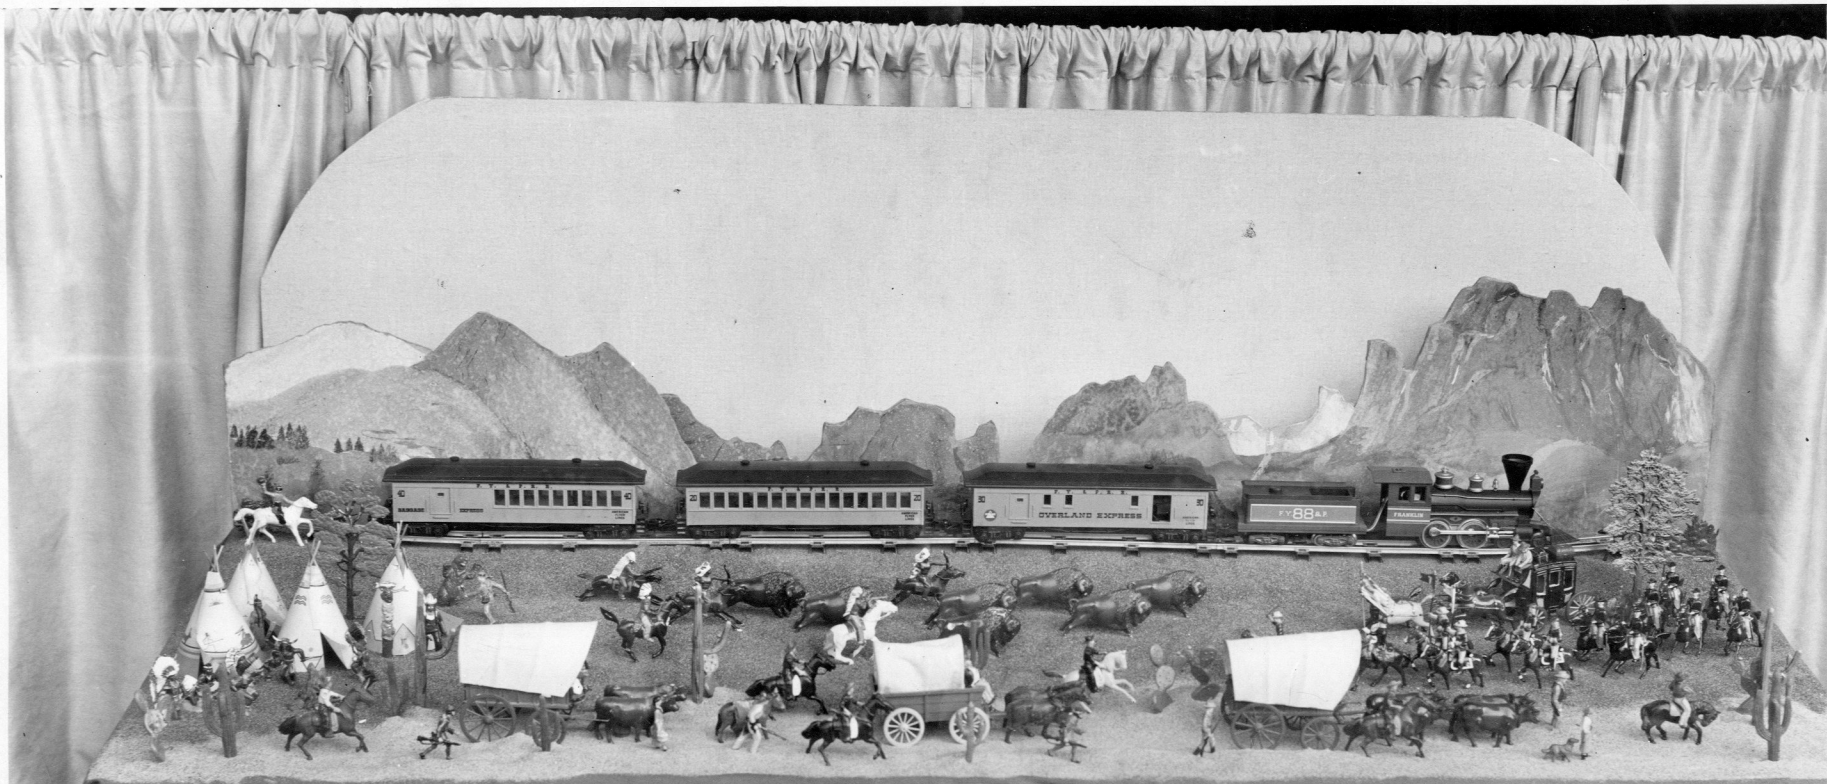

GILBERT®
No. 13120

LAB TECHNICIAN SET

...for **GIRLS** WITH *NEW*
60 POWER
MICROSCOPE
REAL SIDE IMP
EGGS!

WATCH LIFE
BEGIN...
...THRU
YOUR
MICROSCOPE

THIS SET CONTAINS
PYREX
BRAND TEST TUBE

Safety-
Tested

GILBERT
HALL OF
SCIENCE

C-42312 M-5211

AMERICAN FLYER

OLD WESTERN FRONTIER
— — — — —
A SAVINGS ACCOUNT
MAKES NEW FRONTIERS
AVAILABLE TO YOU

McCALL'S IS GOING PLACES!

RAILWAY EXPRESS

CAPTAIN
KANGAROO